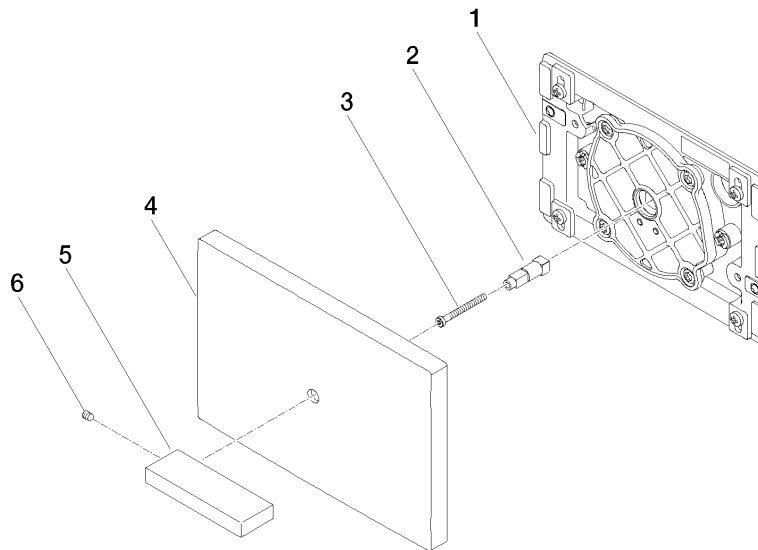

Cover plate for the concealed WC cistern made by TeCe - Brushed Dark
Platinum

IMO

12 660 979
mm [inches]

Cover plate for the concealed WC cistern made by TeCe - Brushed Dark
Platinum

IMO

12 660 979
Parts for other
finishes can be found
here: Chrome